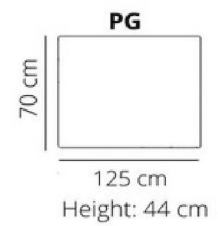

FLUFFY

ELEMENTS

STITCHING

flat seam

HEIGHT: 80 cm
DEPTH: 120 cm
SEAT DEPTH: 77 cm
SEAT HEIGHT: 44 cm
ARM HEIGHT: 60 cm

PRODUCT INFO

FRAME

beechwood

This sofa has loose seat and back cushions

Fabrics and L60 only

Decorative cushions separately available in
75x62 cm or 53x53 cm

Caution: with the use of different moulds, the stitching of models in fabrics can be different from the stitching of the same models in leather.
All sizes are approximate, technical and stylistic changes and typing errors are reserved.