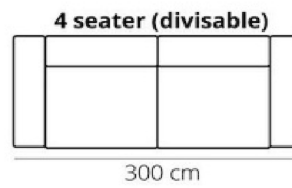

FLUFFY

ELEMENTS

STITCHING

flat seam

HEIGHT: 80 cm
DEPTH: 120 cm
SEAT DEPTH: 77 cm
SEAT HEIGHT: 44 cm
ARM HEIGHT: 60 cm

PRODUCT INFO

FRAME

beechwood

This sofa has loose seat and back cushions

Fabrics and L60 only

Decorative cushions separately available in
75x62 cm or 53x53 cm

Caution: with the use of different moulds, the stitching of models in fabrics can be different from the stitching of the same models in leather.
All sizes are approximate, technical and stylistic changes and typing errors are reserved.