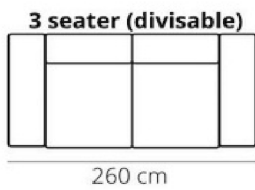

FLUFFY

ELEMENTS

STITCHING

flat seam

HEIGHT: 80 cm
DEPTH: 120 cm
SEAT DEPTH: 77 cm
SEAT HEIGHT: 44 cm
ARM HEIGHT: 60 cm

PRODUCT INFO

FRAME

beechwood

This sofa has loose seat and back cushions

Fabrics and L60 only

Decorative cushions separately available in
75x62 cm or 53x53 cm

Caution: with the use of different moulds, the stitching of models in fabrics can be different from the stitching of the same models in leather.
All sizes are approximate, technical and stylistic changes and typing errors are reserved.