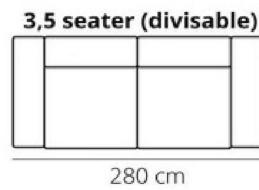

FLUFFY

ELEMENTS

STITCHING

flat seam

HEIGHT: 80 cm
DEPTH: 120 cm
SEAT DEPTH: 77 cm
SEAT HEIGHT: 44 cm
ARM HEIGHT: 60 cm

PRODUCT INFO

FRAME

beechwood

This sofa has loose seat and back cushions

Fabrics and L60 only

Decorative cushions separately available in
75x62 cm or 53x53 cm

Caution: with the use of different moulds, the stitching of models in fabrics can be different from the stitching of the same models in leather.
All sizes are approximate, technical and stylistic changes and typing errors are reserved.