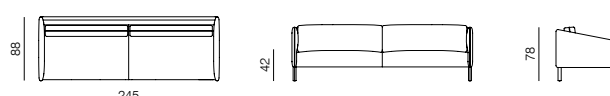

sofa information website

COMPOSITIONS

1 **ARMCHAIR**
w 82 x d 82 x h 78 cm

2 **2.SSEATER**
w 167 x d 88 x h 78 cm

3 **3SEATER**
w 206 x d 88 x h 78 cm

4 **3.SSEATER**
w 245 x d 88 x h 78 cm

5 **2.SSEATER + CHAISE LONGUE**
w 245 x d 152 x h 78 cm

NOTE

- STRIPES FOR ARMREST **A01** ARE AVAILABLE IN FOLLOWING COLOURS:

- BLACK
- GREY
- BEIGE
- YELLOW
- ORANGE
- RUBY RED
- BLUE
- NICKEL GREEN
- LEATHER DIVINA

ARMRESTS

A01
SOFT ARMREST
w 13 x d 82/88 x h 46 cm

A02
STRAIGHT ARMREST
w 8 x d 82/88 x h 46 cm

A03
DIAGONAL ARMREST
w 8 x d 82/88 x h 54 cm

LEGS

B01
THIN METAL LEGS
w 19 x d 19 x h 19 (total 23) cm

B02
WOODEN LEGS
w 4 x d 4,5 x h 19 cm

B03
RECESSED METAL LEGS
w 3 x d 5 x h 19 cm