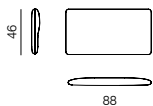

sofa information website

COMPOSITIONS

1 **ARMCHAIR**
w 82 x d 82 x h 78 cm

2 **2.SSEATER**
w 167 x d 88 x h 78 cm

3 **3SEATER**
w 206 x d 88 x h 78 cm

4 **3.SSEATER**
w 245 x d 88 x h 78 cm

5 **2.SSEATER + CHAISE LONGUE**
w 245 x d 152 x h 78 cm

NOTE

- STRIPES FOR ARMREST **A01** ARE AVAILABLE IN FOLLOWING COLOURS:

- BLACK
- GREY
- BEIGE
- YELLOW
- ORANGE
- RUBY RED
- BLUE
- NICKEL GREEN
- LEATHER DIVINA

ARMRESTS

A01
SOFT ARMREST
w 13 x d 82/88 x h 46 cm

A02
STRAIGHT ARMREST
w 8 x d 82/88 x h 46 cm

A03
DIAGONAL ARMREST
w 8 x d 82/88 x h 54 cm

LEGS

B01
THIN METAL LEGS
w 19 x d 19 x h 19 (total 23) cm

B02
WOODEN LEGS
w 4 x d 4,5 x h 19 cm

B03
RECESSED METAL LEGS
w 3 x d 5 x h 19 cm