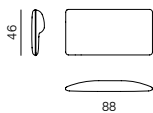

sofa information website

COMPOSITIONS

1 **ARMCHAIR**
w 82 x d 82 x h 78 cm

2 **2.SSEATER**
w 167 x d 88 x h 78 cm

3 **3SEATER**
w 206 x d 88 x h 78 cm

4 **3.SSEATER**
w 245 x d 88 x h 78 cm

5 **2.SSEATER + CHAISE LONGUE**
w 245 x d 152 x h 78 cm

NOTE

- STRIPES FOR ARMREST **A01** ARE AVAILABLE IN FOLLOWING COLOURS:

- BLACK
- GREY
- BEIGE
- YELLOW
- ORANGE
- RUBY RED
- BLUE
- NICKEL GREEN
- LEATHER DIVINA

ARMRESTS

A01
SOFT ARMREST
w 13 x d 82/88 x h 46 cm

A02
STRAIGHT ARMREST
w 8 x d 82/88 x h 46 cm

A03
DIAGONAL ARMREST
w 8 x d 82/88 x h 54 cm

LEGS

B01
THIN METAL LEGS
w 19 x d 19 x h 19 (total 23) cm

B02
WOODEN LEGS
w 4 x d 4,5 x h 19 cm

B03
RECESSED METAL LEGS
w 3 x d 5 x h 19 cm