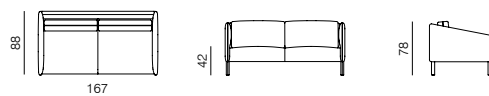

Spectrum collection

by ALTHERR DÉSILE PARK

SPECIFICATIONS AND TECHNICAL DRAWING

SUSPENSION	elastic webbing
BASE	metal + powder coating
LEGS	metal + powder coating / solid wood + lacquer or BLACK lacquer
BACKREST	HR foam, polyester wadding
SUPPORT CUSHION	feather, foam
SEAT	HR foam, polyester wadding
UPHOLSTERY	fabric / leather (removable)

sofa information website

COMPOSITIONS

1 **ARMCHAIR**
w 82 x d 82 x h 78 cm

2 **2.SSEATER**
w 167 x d 88 x h 78 cm

3 **3SEATER**
w 206 x d 88 x h 78 cm

4 **3.SSEATER**
w 245 x d 88 x h 78 cm

5 **2.SSEATER + CHAISE LONGUE**
w 245 x d 152 x h 78 cm

NOTE

- STRIPES FOR ARMREST **A01** ARE AVAILABLE IN FOLLOWING COLOURS:

- BLACK
- GREY
- BEIGE
- YELLOW
- ORANGE
- RUBY RED
- BLUE
- NICKEL GREEN
- LEATHER DIVINA

ARMRESTS

A01
SOFT ARMREST
w 13 x d 82/88 x h 46 cm

A02
STRAIGHT ARMREST
w 8 x d 82/88 x h 46 cm

A03
DIAGONAL ARMREST
w 8 x d 82/88 x h 54 cm

LEGS

B01
THIN METAL LEGS
w 19 x d 19 x h 19 (total 23) cm

B02
WOODEN LEGS
w 4 x d 4,5 x h 19 cm

B03
RECESSED METAL LEGS
w 3 x d 5 x h 19 cm