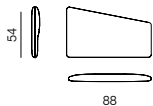

sofa information website

COMPOSITIONS

1 **ARMCHAIR**
w 82 x d 82 x h 78 cm

2 **2.SSEATER**
w 167 x d 88 x h 78 cm

3 **3SEATER**
w 206 x d 88 x h 78 cm

4 **3.SSEATER**
w 245 x d 88 x h 78 cm

5 **2.SSEATER + CHAISE LONGUE**
w 245 x d 152 x h 78 cm

NOTE

- STRIPES FOR ARMREST **A01** ARE AVAILABLE IN FOLLOWING COLOURS:

- BLACK
- GREY
- BEIGE
- YELLOW
- ORANGE
- RUBY RED
- BLUE
- NICKEL GREEN
- LEATHER DIVINA

ARMRESTS

A01
SOFT ARMREST
w 13 x d 82/88 x h 46 cm

A02
STRAIGHT ARMREST
w 8 x d 82/88 x h 46 cm

A03
DIAGONAL ARMREST
w 8 x d 82/88 x h 54 cm

LEGS

B01
THIN METAL LEGS
w 19 x d 19 x h 19 (total 23) cm

B02
WOODEN LEGS
w 4 x d 4,5 x h 19 cm

B03
RECESSED METAL LEGS
w 3 x d 5 x h 19 cm