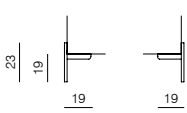

sofa information website

COMPOSITIONS

1 **ARMCHAIR**
w 82 x d 82 x h 78 cm

2 **2.SSEATER**
w 167 x d 88 x h 78 cm

3 **3SEATER**
w 206 x d 88 x h 78 cm

4 **3.SSEATER**
w 245 x d 88 x h 78 cm

5 **2.SSEATER + CHAISE LONGUE**
w 245 x d 152 x h 78 cm

NOTE

- STRIPES FOR ARMREST **A01** ARE AVAILABLE IN FOLLOWING COLOURS:

- BLACK
- GREY
- BEIGE
- YELLOW
- ORANGE
- RUBY RED
- BLUE
- NICKEL GREEN
- LEATHER DIVINA

ARMRESTS

A01
SOFT ARMREST
w 13 x d 82/88 x h 46 cm

A02
STRAIGHT ARMREST
w 8 x d 82/88 x h 46 cm

A03
DIAGONAL ARMREST
w 8 x d 82/88 x h 54 cm

LEGS

B01
THIN METAL LEGS
w 19 x d 19 x h 19 (total 23) cm

B02
WOODEN LEGS
w 4 x d 4,5 x h 19 cm

B03
RECESSED METAL LEGS
w 3 x d 5 x h 19 cm