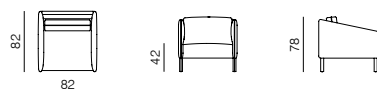

sofa information website

COMPOSITIONS

1 **ARMCHAIR**
w 82 x d 82 x h 78 cm

2 **2.SSEATER**
w 167 x d 88 x h 78 cm

3 **3SEATER**
w 206 x d 88 x h 78 cm

4 **3.SSEATER**
w 245 x d 88 x h 78 cm

5 **2.SSEATER + CHAISE LONGUE**
w 245 x d 152 x h 78 cm

A02
STRAIGHT ARMREST
w 8 x d 82/88 x h 46 cm

A03
DIAGONAL ARMREST
w 8 x d 82/88 x h 54 cm

LEGS

B01
THIN METAL LEGS
w 19 x d 19 x h 19 (total 23) cm

B02
WOODEN LEGS
w 4 x d 4,5 x h 19 cm

B03
RECESSED METAL LEGS
w 3 x d 5 x h 19 cm