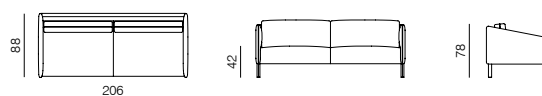

sofa information website

COMPOSITIONS

1 **ARMCHAIR**
w 82 x d 82 x h 78 cm

2 **2.SSEATER**
w 167 x d 88 x h 78 cm

3 **3SEATER**
w 206 x d 88 x h 78 cm

4 **3.SSEATER**
w 245 x d 88 x h 78 cm

5 **2.SSEATER + CHAISE LONGUE**
w 245 x d 152 x h 78 cm

NOTE

- STRIPES FOR ARMREST **A01** ARE AVAILABLE IN FOLLOWING COLOURS:

- BLACK
- GREY
- BEIGE
- YELLOW
- ORANGE
- RUBY RED
- BLUE
- NICKEL GREEN
- LEATHER DIVINA

ARMRESTS

A01
SOFT ARMREST
w 13 x d 82/88 x h 46 cm

A02
STRAIGHT ARMREST
w 8 x d 82/88 x h 46 cm

A03
DIAGONAL ARMREST
w 8 x d 82/88 x h 54 cm

LEGS

B01
THIN METAL LEGS
w 19 x d 19 x h 19 (total 23) cm

B02
WOODEN LEGS
w 4 x d 4,5 x h 19 cm

B03
RECESSED METAL LEGS
w 3 x d 5 x h 19 cm