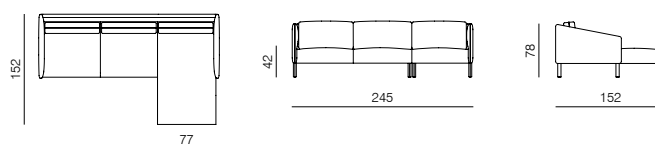

sofa information website

COMPOSITIONS

1 **ARMCHAIR**
w 82 x d 82 x h 78 cm

2 **2.SSEATER**
w 167 x d 88 x h 78 cm

3 **3SEATER**
w 206 x d 88 x h 78 cm

4 **3.SSEATER**
w 245 x d 88 x h 78 cm

5 **2.SSEATER + CHAISE LONGUE**
w 245 x d 152 x h 78 cm

NOTE

- STRIPES FOR ARMREST **A01** ARE AVAILABLE IN FOLLOWING COLOURS:

- BLACK
- GREY
- BEIGE
- YELLOW
- ORANGE
- RUBY RED
- BLUE
- NICKEL GREEN
- LEATHER DIVINA

ARMRESTS

A01
SOFT ARMREST
w 13 x d 82/88 x h 46 cm

A02
STRAIGHT ARMREST
w 8 x d 82/88 x h 46 cm

A03
DIAGONAL ARMREST
w 8 x d 82/88 x h 54 cm

LEGS

B01
THIN METAL LEGS
w 19 x d 19 x h 19 (total 23) cm

B02
WOODEN LEGS
w 4 x d 4,5 x h 19 cm

B03
RECESSED METAL LEGS
w 3 x d 5 x h 19 cm