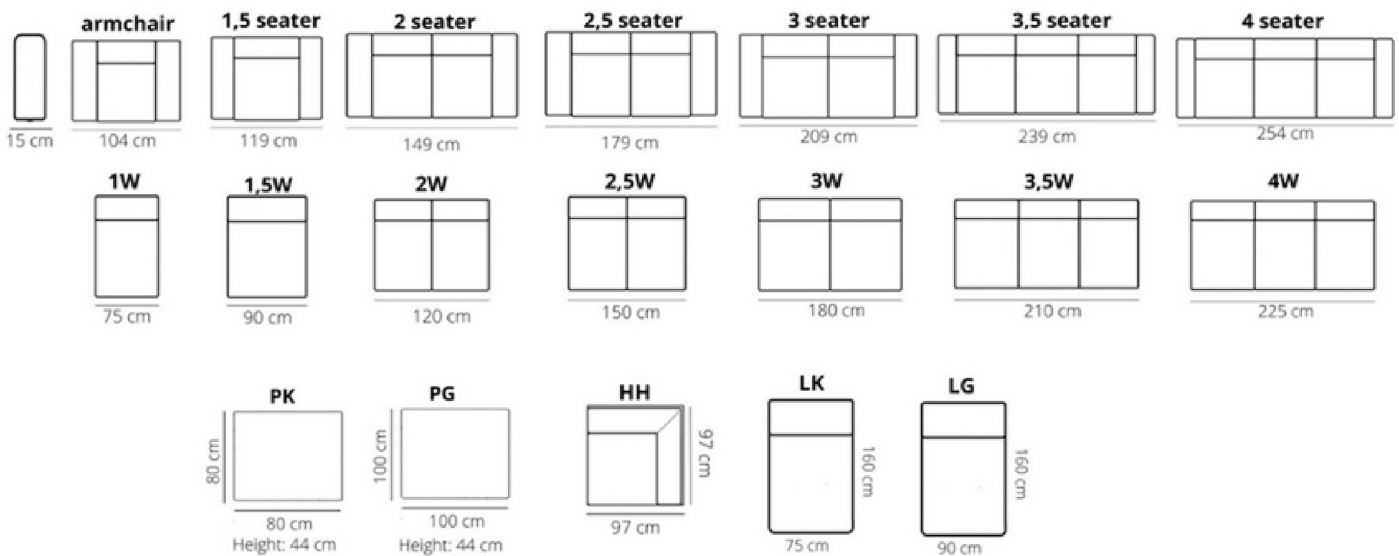

## ELEMENTS

HEIGHT: cushions low: 68 cm  
 cushions high: 86 cm  
 DEPTH: 96 cm  
 SEAT DEPTH: cushions low: 55 cm  
 cushions high: 65 cm  
 SEAT HEIGHT: 46 cm  
 ARM HEIGHT: 68 cm