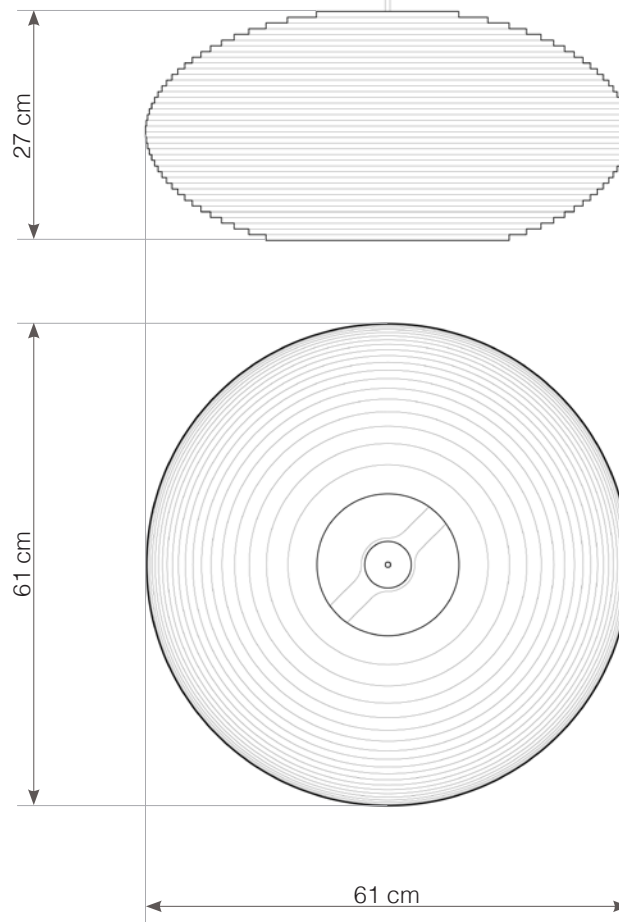

Disc24

1x 60W maximum incandescent
E27 socket | 230V 50Hz | Class II

For use with dimmable incandescent bulbs. Also compatible with CFL bulbs or dimmable LED bulbs of equivalent wattage.

Mounting Installation: Suspended

recycled cardboard

responsibly made in holland

proudly designed in seattle | usa

responsible handmade quality

nontoxic fire retardant treated

compressed air recommended cleaning

use in dry location only

designed to recycle

hardwired cord set + ceiling canopy

INCLUDES A TWO-METER BLACK FABRIC CORD AND A BLACK POWDER COATED STEEL CANOPY. ●●
FIVE-METER CORDS ARE AVAILABLE FOR AN ADDITIONAL CHARGE.

Scraplight shades are non-toxic and are handmade using responsible practices. Because all Scraplights are handmade, dimensions may vary slightly. This luminaire is compatible with bulbs of the energy classes A++, A+, A, B, C, D & E (EU No 874/2012).