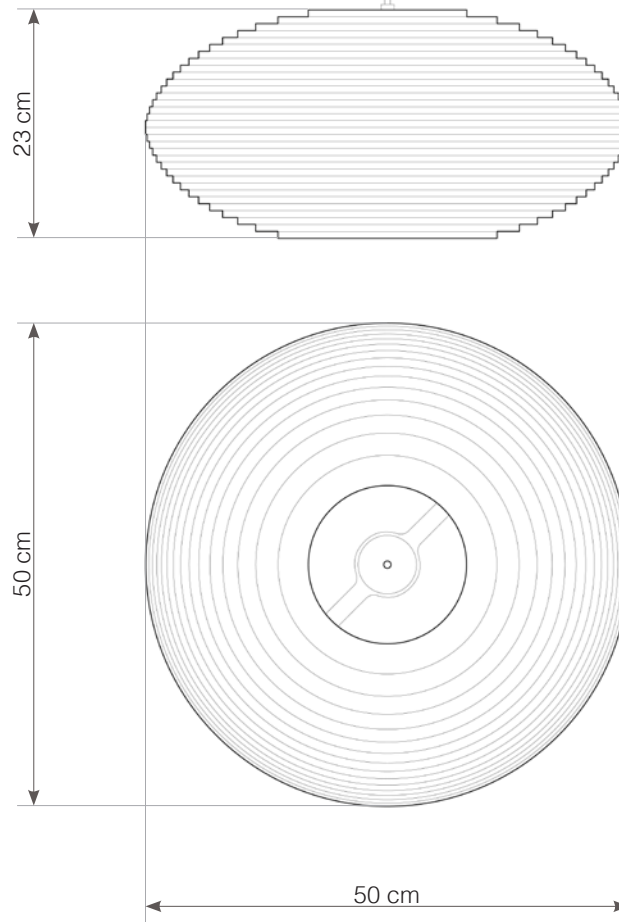

Disc20

1x 60W maximum incandescent
E27 socket | 230V 50Hz | Class II

For use with dimmable incandescent bulbs. Also compatible with CFL bulbs or dimmable LED bulbs of equivalent wattage.

Mounting Installation: Suspended

recycled cardboard

responsibly made in holland

proudly designed in seattle | usa

responsible handmade quality

nontoxic fire retardant treated

compressed air recommended cleaning

use in dry location only

designed to recycle

hardwired cord set + ceiling canopy

INCLUDES A TWO-METER BLACK FABRIC CORD AND A BLACK POWDER COATED STEEL CANOPY. ●●
FIVE-METER CORDS ARE AVAILABLE FOR AN ADDITIONAL CHARGE.

Scraplight shades are non-toxic and are handmade using responsible practices. Because all Scraplights are handmade, dimensions may vary slightly. This luminaire is compatible with bulbs of the energy classes A++, A+, A, B, C, D & E (EU No 874/2012).

SCRAPLIGHTS® natural
responsibly reimagining cardboard boxes