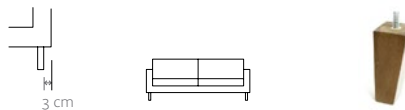

[PRODUCT INFORMATION WEBSITE](#)

ARMCHAIR
dimensions 80 × 85 × 80 cm

POUF
dimensions 80 × 60 × 42 cm

NOTE
- OAK NATURE LEGS ARE NOW AVAILABLE IN 21 CM HEIGHT

2SEATER
dimensions 160 × 90 × 80 cm

3SEATER
dimensions 200 × 90 × 80 cm

4SEATER
dimensions 240 × 90 × 80 cm

SPECIFICATIONS AND TECHNICAL DRAWING

STRUCTURE	solid wood, plywood
SUSPENSION	wave springs
SEAT & BACKREST	HR foam, polyester wadding / feather
BASE	lacquered wood / powder coated or polished metal
UPHOLSTERY	fabric / leather (removable)
LUX	model with feather filling

[PRODUCT INFORMATION WEBSITE](#)

ROUND METAL LEGS

polished inox or powder-coated
h 16 cm

**WOOD WENGE**

lacquer
h 16 cm

**OAK NATURE**

lacquer
h 16, 21 cm

**NOTE**