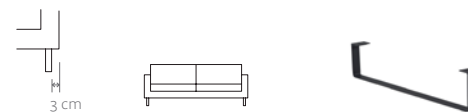

NOTE

- WOODEN LEGS ARE AVAILABLE IN LACQUER AND BLACK LACQUER, THEY ARE NOT AVAILABLE IN ANY OTHER COLOUR LACQUERS

METAL LEGS FOR ARMCHAIR L-773 (L = 77 CM) , FOR SOFA L-825 (L = 83 CM) , FOR POUF L-533 (L = 53 CM)
h 16 cm