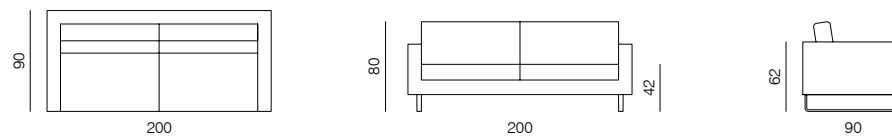

[PRODUCT INFORMATION WEBSITE](#)

ARMCHAIR
dimensions 80 × 85 × 80 cm

POUF
dimensions 80 × 60 × 42 cm

NOTE
- OAK NATURE LEGS ARE NOW AVAILABLE IN 21 CM HEIGHT

2SEATER
dimensions 160 × 90 × 80 cm

3SEATER
dimensions 200 × 90 × 80 cm

4SEATER
dimensions 240 × 90 × 80 cm

SPECIFICATIONS AND TECHNICAL DRAWING

STRUCTURE	solid wood, plywood
SUSPENSION	wave springs
SEAT & BACKREST	HR foam, polyester wadding / feather
BASE	lacquered wood / powder coated or polished metal
UPHOLSTERY	fabric / leather (removable)
LUX	model with feather filling