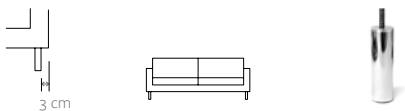

SPECIFICATIONS AND TECHNICAL DRAWING

STRUCTURE	solid wood, plywood
SUSPENSION	wave springs
SEAT & BACKREST	HR foam, polyester wadding / feather
BASE	lacquered wood / powder coated or polished metal
UPHOLSTERY	fabric / leather (removable)
LUX	model with feather filling

[PRODUCT INFORMATION WEBSITE](#)

ROUND METAL LEGS

polished inox or powder-coated
h 16 cm