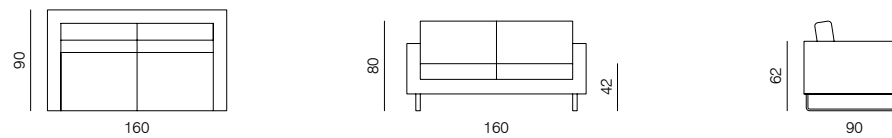

[PRODUCT INFORMATION WEBSITE](#)

ARMCHAIR
dimensions 80 × 85 × 80 cm

POUF
dimensions 80 × 60 × 42 cm

NOTE
- OAK NATURE LEGS ARE NOW AVAILABLE IN 21 CM HEIGHT

2SEATER
dimensions 160 × 90 × 80 cm

3SEATER
dimensions 200 × 90 × 80 cm

4SEATER
dimensions 240 × 90 × 80 cm

SPECIFICATIONS AND TECHNICAL DRAWING

STRUCTURE	solid wood, plywood
SUSPENSION	wave springs
SEAT & BACKREST	HR foam, polyester wadding / feather
BASE	lacquered wood / powder coated or polished metal
UPHOLSTERY	fabric / leather (removable)
LUX	model with feather filling