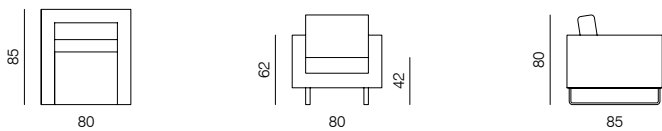

[PRODUCT INFORMATION WEBSITE](#)

ARMCHAIR
dimensions 80 × 85 × 80 cm

POUF
dimensions 80 × 60 × 42 cm

NOTE
- OAK NATURE LEGS ARE NOW AVAILABLE IN 21 CM HEIGHT

2SEATER
dimensions 160 × 90 × 80 cm

3SEATER
dimensions 200 × 90 × 80 cm

4SEATER
dimensions 240 × 90 × 80 cm

SPECIFICATIONS AND TECHNICAL DRAWING

STRUCTURE	solid wood, plywood
SUSPENSION	wave springs
SEAT & BACKREST	HR foam, polyester wadding / feather
BASE	lacquered wood / powder coated or polished metal
UPHOLSTERY	fabric / leather (removable)
LUX	model with feather filling