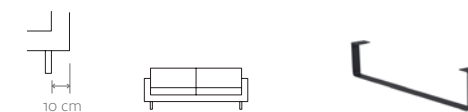

METAL LEGS INDENTED FOR ARMCHAIR L-637 (L = 66 CM) , FOR SOFA L-727 (L = 73 CM)
h 16 cm