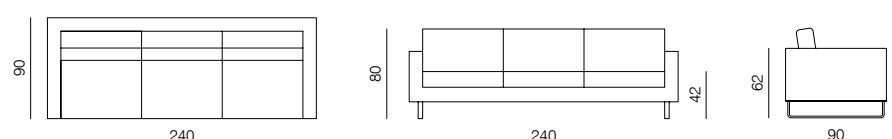

[PRODUCT INFORMATION WEBSITE](#)

ARMCHAIR
dimensions 80 × 85 × 80 cm

POUF
dimensions 80 × 60 × 42 cm

NOTE
- OAK NATURE LEGS ARE NOW AVAILABLE IN 21 CM HEIGHT

2SEATER
dimensions 160 × 90 × 80 cm

3SEATER
dimensions 200 × 90 × 80 cm

4SEATER
dimensions 240 × 90 × 80 cm

SPECIFICATIONS AND TECHNICAL DRAWING

STRUCTURE	solid wood, plywood
SUSPENSION	wave springs
SEAT & BACKREST	HR foam, polyester wadding / feather
BASE	lacquered wood / powder coated or polished metal
UPHOLSTERY	fabric / leather (removable)
LUX	model with feather filling