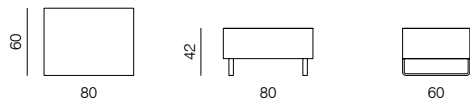

[PRODUCT INFORMATION WEBSITE](#)

ARMCHAIR
dimensions 80 × 85 × 80 cm

POUF
dimensions 80 × 60 × 42 cm

NOTE
- OAK NATURE LEGS ARE NOW AVAILABLE IN 21 CM HEIGHT

2SEATER
dimensions 160 × 90 × 80 cm

3SEATER
dimensions 200 × 90 × 80 cm

4SEATER
dimensions 240 × 90 × 80 cm

SPECIFICATIONS AND TECHNICAL DRAWING

STRUCTURE	solid wood, plywood
SUSPENSION	wave springs
SEAT & BACKREST	HR foam, polyester wadding / feather
BASE	lacquered wood / powder coated or polished metal
UPHOLSTERY	fabric / leather (removable)
LUX	model with feather filling