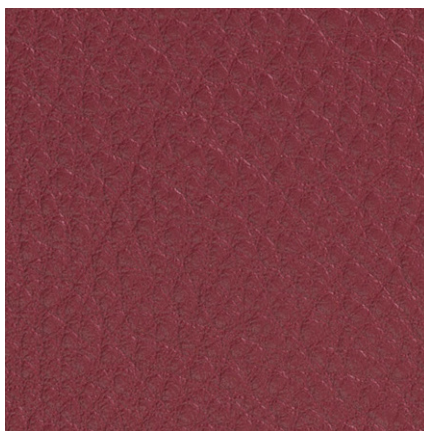

elmosoft 35126